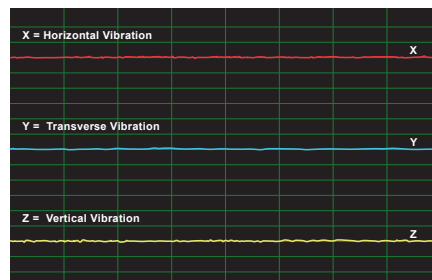

Master Spas Noise Reduction System

LESS NOISE = MORE RELAXING The heart of Master Spas Noise Reduction System (NRS) is the unique motor mount developed by Master Spas world class engineers and our industry leading suppliers. The NRS is featured on Pump 1 on every Michael Phelps Swim Spa.