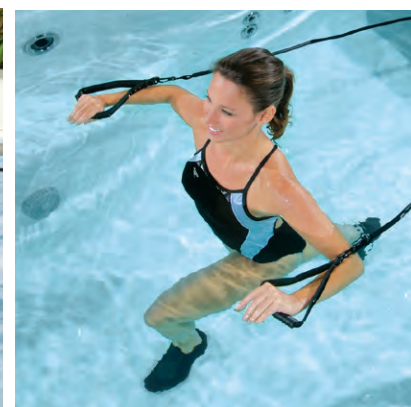

Fitness & Training

Aquatic exercise is rapidly growing in popularity across the country. Unlike other swim and fitness spas, the Michael Phelps Signature Swim Spas by Master Spas have a large flat floor with no hidden obstacles. The water's buoyancy and controlled temperature make the swim spa ideal for a variety of fitness exercises. You can jog in place against a gentle current, use an optional kickboard or use the H2Xercise System that includes a rowing kit, resistance bands, H2Xercise Bells, H2Xercise Ankle Fins, the H2Xercise Aquatic Workout book and comes standard with all models*. With the current off, you can experience the benefits of resistance training and range of motion exercises. A stainless steel grab bar at the end of the swim spa helps facilitate your workout.

"As a Doctor of Physical Therapy as well as a Certified Strength and Conditioning Specialist who has specialized in Aquatic Therapy for over 25 years, I have treated numerous types of orthopedic and neurological conditions. I have witnessed first hand the power and potential that the water provides in assisting people to improve their physical as well as psychological well-being.

Whether your goal is to improve flexibility, balance, coordination, your level of fitness or incorporate aquatic cross training into your existing fitness program, Master Spas swim spas are the perfect aquatic machine."

- Dr. Rick McAvoy PT, DPT, CSCS