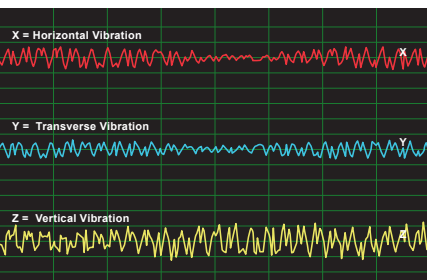

Industry Standard