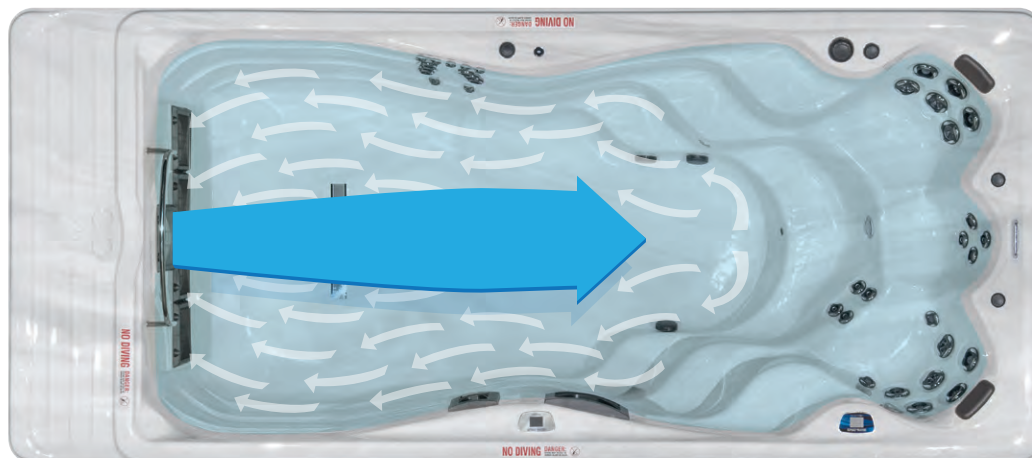

SNAPP also features preprogrammed Smart Workouts and videos designed by world-renowned swimming coach Bob Bowman, and aquatic fitness expert Dr. Rick McAvoy along with exercise workouts designed for that inner triathlete in all of us.

Meet and exceed your swimming and fitness goals using your Michael Phelps Signature Swim Spa by Master Spas and SNAPP.

FEATURES

The unique design of our swim spas and Wave Propulsion System makes the current return along the bottom and curved walls, outside of the current flow, reducing turbulence and allowing for smoother water flow and a better swimming experience.

A Clear Difference

What sets the Michael Phelps Signature Swim Spas by Master Spas line of swim, fitness, and therapy spas apart from the crowd? Actually, the difference is pretty clear. The revolutionary Wave Propulsion™ Technology System delivers a deep and wide current of pure water flow with virtually no turbulence compared to industry standard jetted swim spas. The unique propeller design of the Wave Propulsion™ System does not require air to be introduced into the water to increase its strength. This allows for a more realistic swimming experience with less turbulence and the ability to swim any stroke you want.